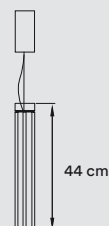

∅ 7 cm

44 cm

REF.

ESTE SV 40 LED DIM0-10V
 ESTE SV 40 LED DIMDALI
 ESTE SV 40 LED DIMBT

LIGHT SOURCE

Class I

120 - 277V: Dimmable 0-10V or DALI
220-240V: Dimmable Bluetooth - BT

Drivers:

PACKAGING

Box Size: 12 x 12 x 80 cm

Box Volume: 0,01 m³

Weight | Gross: 3,6 Kg | Net: 2,3 Kg

MATERIALS & COMPONENTS

Wood Veneer Shade

Matt Satin Acrylic Diffuser

Hand Blown Glass: Borosilicate*

Black Metal Canopy: ∅ 8 cm

Black Coaxial Cable: 2,5 m drop

Black Steel Cable: 2,5 m drop

*Borosilicate glass is highly resistant to thermal shock

FINISHES

WOOD VENEER

20 Ivory White

33 Pale Rose