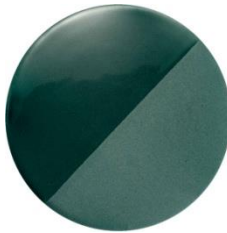

SCHEDA TECNICA | DATA SHEET

MADE IN ITALY

FINITURE DISPONIBILI | AVAILABLE FINISHES

ARP

ROC

VEB

NEC

BIG