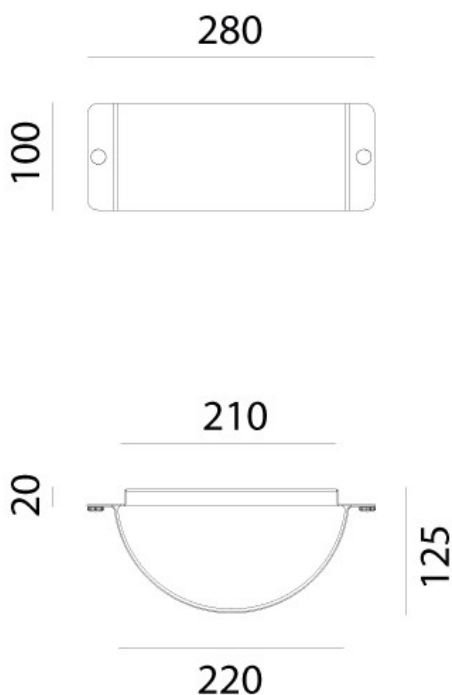

Tipologia: PARETE

Type: WALL LIGHT

Ambiente / Environment:
OUTDOOR

Materiale: RAME
Material: COPPER

Finitura / Colore: RAME
Finishing / Color: COPPER

Fonte luminosa – Lighting Source:
1xMax 46W E27

Voltaggio – Voltage:
240V

Classe Energetica – Energetic Class:
A++/E

PROTEZIONE IP – IP PROTECTION:
IP54

PESO – WEIGHT:
2Kg

Lampadina non inclusa
Light bulb not included