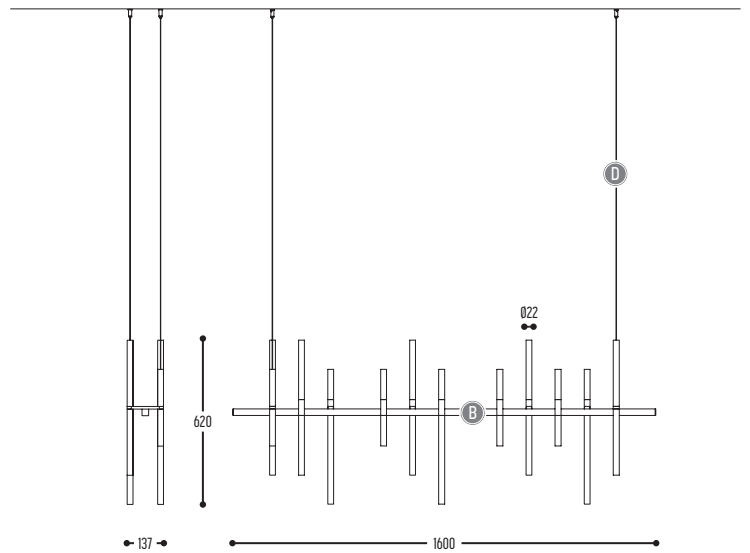

EQUALIZER

design bbrand for dark

1/3

EQUALIZER 1600
3501-BB(B)-906H-DD-K-L

BB(B)	COLORS	02	Black
		03	White
		10	Alu
		151	Bronze Dark
EFF	CRI • LUMENOUTPUT	906	>90 CRI • 600 Lm / 350 mA / 6,4 W
H	COLOR TEMP.	2	2700 K
		3	3000 K
DD	SUSP. CABLE	01	1,5 m
		02	2,5 m
K	DRIVER	0	Non dimmable
		3	Dali
		4	Phase cut
L	Lighting	1	down
		2	up/down