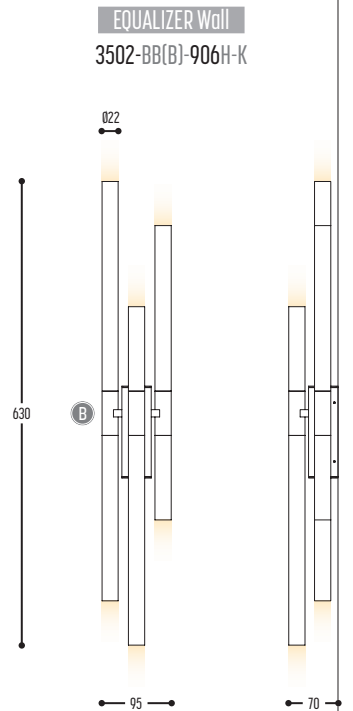

EQUALIZER

design bbrand for dark

BB(B)	COLORS	02	Black		
		03	White		
		10	Alu		
		151	Bronze Dark		
EFF	CRI • LUMENOUTPUT	906	>90 CRI • 600 Lm / 350 mA / 6,4 W		
		H	COLOR TEMP.	2	2700 K
		3	3000 K		
K	DRIVER	0	Non dimmable		
		3	Dali		
		4	Phase cut		

DARK®

© DARK 2021 - Dark has the right to change any technical data, dimensions, colors and characteristics without prior notice. All rights reserved. Please always check the latest technical data sheet on www.dark.be. Any reproduction of the Dark products is strictly forbidden and can seriously damage your health and endanger your bank account.

DARK at night nv
Vliegplein 43
9991 Maldegem — Belgium
+32 50 71 81 40
info@dark.be
www.dark.be