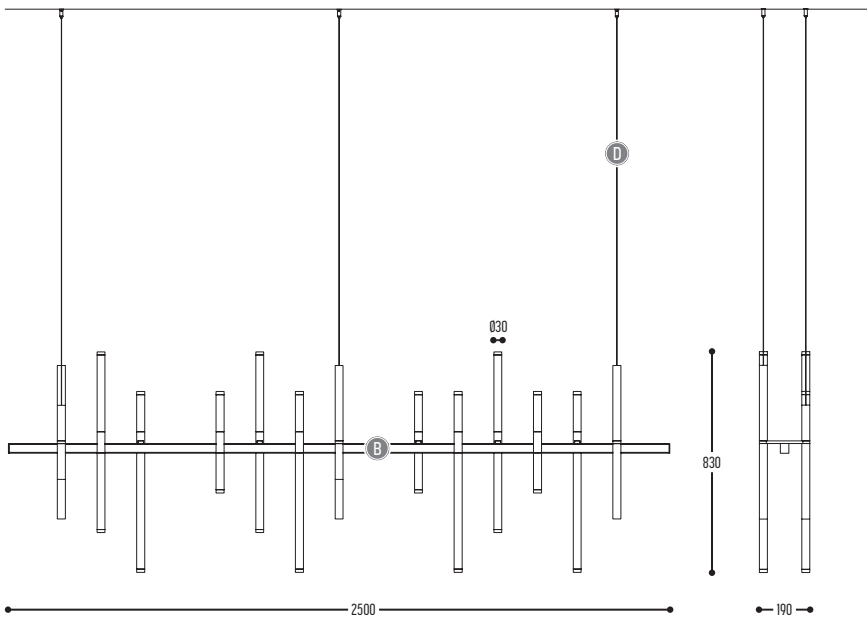

DARK at night nv
Vliegplein 43
9991 Maldegem — Belgium
+32 50 71 81 40
info@dark.be
www.dark.be

EQUALIZER

design bbrand for dark

2/3

EQUALIZER 2500

3500-BB(B)-906H-DD-K-L

BB(B)	COLORS	02	Black
		03	White
		10	Alu
		151	Bronze Dark
EFF	CRI • LUMENOUTPUT	906	>90 CRI • 600 Lm / 350 mA / 6,4 W
H	COLOR TEMP.	2	2700 K
		3	3000 K
DD	SUSP. CABLE	01	1,5 m
		02	2,5 m
K	DRIVER	0	Non dimmable
		3	Dali
		4	Phase cut
L	Lighting	1	down
		2	up/down