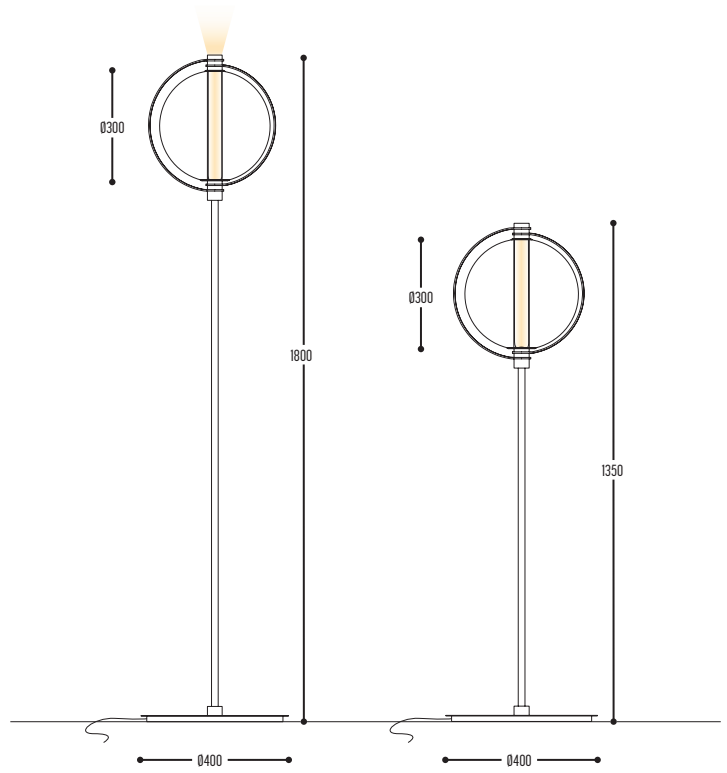

CUIABA FLOOR 180
3101-134-90434(H)-151

CUIABA FLOOR 135
3100-134-151