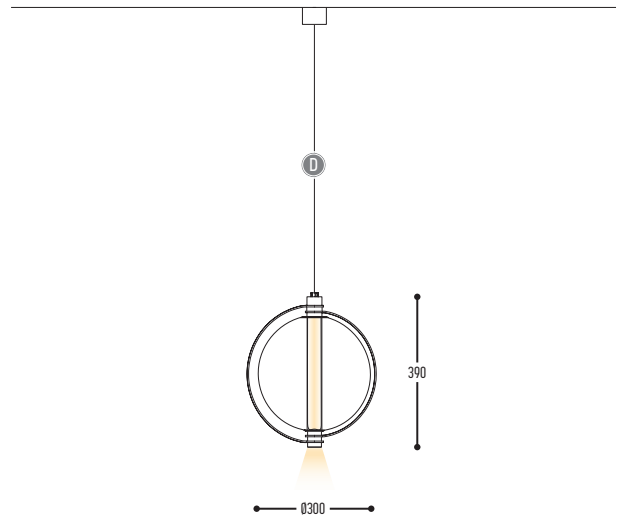

CUIABA

design didier françois

DARK®

CUIABA

design didier françois for dark

1/3

CUIABA S
3103-134-90434H-DD-151-K

BB(B)	COLORS	134	Alabaster
EFF	CRI • LUMENOUTPUT	904	>90 CRI • 600 Lm / 250 mA / 4,2 W
GG	REFLECTOR	34	34°
H	COLOR TEMP.	2	2700 K
		3	3000 K
DD	SUSP. CABLE	01	1,5 m
		02	2,5 m
II(I)	COLOR	151	Bronze Dark
K	DRIVER	1	No driver
		0	Non dimmable (extern)
		2	Dimmable 1-10 V (extern)
		3	Dali (extern)
		4	Phase cut (extern)