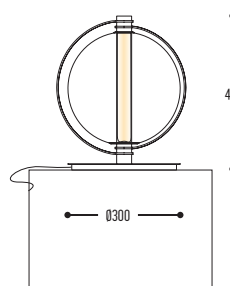

CUIABA

design didier françois for dark

3/3

CUIABA TABLE
3102-134-151

Alu - Glass - Albaster

BB(B)	COLORS	134	Albaster
II(I)	COLOR	151	Bronze Dark

DARK®

© DARK 2021 - Dark has the right to change any technical data, dimensions, colors and characteristics without prior notice. All rights reserved. Please always check the latest technical data sheet on www.dark.be. Any reproduction of the Dark products is strictly forbidden and can seriously damage your health and endanger your bank account.

DARK at night nv
Vliegplein 43
9991 Maldegem — Belgium
+32 50 71 81 40
info@dark.be
www.dark.be