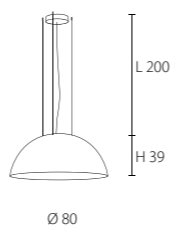

Cup - 60
 1 x 100W/E27
 Material: Fiberglass
 5 kg

Outside	Inside	Art No.
Shiny Black	Fuchsia	KL-0340
Shiny Black	Gold smooth	KL-0346
Metal look	Gold rough	KL-0346-R
Shiny Black	Gold Leaf*	KL-0348
Shiny Black	lime green	KL-0343
Shiny Black	Orange	KL-0342
Shiny Black	White	KL-0341
Shiny Black	Red	KL-0344
Shiny White	Fuchsia	KL-0330
Shiny White	Gold smooth	KL-0336
Metal look	Gold rough	KL-0336-R
Shiny White	Gold Leaf*	KL-0338
Shiny White	lime green	KL-0333
Shiny White	Orange	KL-0332
Shiny White	White	KL-0331
Shiny White	Red	KL-0334
Bronze look	Fuchsia	KL-0310
Bronze look	Gold smooth	KL-0316
Bronze look	Gold rough	KL-0318R
Bronze look	Gold Leaf*	KL-0318
Bronze look	lime green	KL-0313
Bronze look	Orange	KL-0312
Bronze look	White	KL-0311
Bronze look	Red	KL-0314
Metal look	Fuchsia	KL-0300
Metal look	Gold smooth	KL-0306
Metal look	Gold rough	KL-0306R
Metal look	Gold Leaf*	KL-0308
Metal look	lime green	KL-0303
Metal look	Orange	KL-0302
Metal look	White	KL-0301
Metal look	Red	KL-0304
Concrete look	Fuchsia	KL-0350
Concrete look	Gold smooth	KL-0356
Concrete look	Gold rough	KL-0356R
Concrete look	Gold Leaf*	KL-0358
Concrete look	lime green	KL-0353
Concrete look	Orange	KL-0352
Concrete look	White	KL-0351
Concrete look	Red	KL-0354