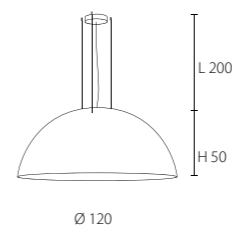

Cup 120
1 x 100W/E27
Material: Fiberglass
14 kg

Outside	Inside	Art No.
Shiny Black	Fuchsia	KL-0940
Shiny Black	Gold smooth	KL-0946
Shiny Black	Gold rough	KL-0946R
Shiny Black	Gold Leaf*	KL-0948
Shiny Black	lime green	KL-0943
Shiny Black	Orange	KL-0942
Shiny Black	White	KL-0941
Shiny Black	Red	KL-0944
Shiny White	Fuchsia	KL-0930
Shiny White	Gold smooth	KL-0936
Shiny White	Gold rough	KL-0936R
Shiny White	Gold Leaf*	KL-0938
Shiny White	lime green	KL-0933
Shiny White	Orange	KL-0932
Shiny White	White	KL-0931
Shiny White	Red	KL-0934
Bronze look	Fuchsia	KL-0910
Bronze look	Gold	KL-0916
Bronze look	Gold rough	KL-0916R
Bronze look	Gold Leaf*	KL-0918
Bronze look	lime green	KL-0913
Bronze look	Orange	KL-0912
Bronze look	White	KL-0911
Bronze look	Red	KL-0914
Metal look	Fuchsia	KL-0900
Metal look	Gold smooth	KL-0906
Metal look	Gold rough	KL-0906R
Metal look	Gold Leaf*	KL-0908
Metal look	lime green	KL-0903
Metal look	Orange	KL-0902
Metal look	White	KL-0901
Metal look	Red	KL-0904
Concrete look	Fuchsia	KL-0950
Concrete look	Gold smooth	KL-0956
Concrete look	Gold rough	KL-0946R
Concrete look	Gold Leaf*	KL-0958
Concrete look	lime green	KL-0953
Concrete look	Orange	KL-0952
Concrete look	White	KL-0951
Concrete look	Red	KL-0954