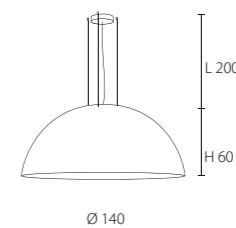

Cup 140
1 x 100W/E27
Material: Fiberglass
18 kg

Outside	Inside	Art No.
Shiny Black	Fuchsia	KL-0640
Shiny Black	Gold smooth	KL-0646
Shiny Black	Gold rough	KL-0646R
Shiny Black	Gold Leaf*	KL-0648
Shiny Black	lime green	KL-0643
Shiny Black	Orange	KL-0642
Shiny Black	White	KL-0641
Shiny Black	Red	KL-0644
Shiny White	Fuchsia	KL-0630
Shiny White	Gold smooth	KL-0636
Shiny White	Gold rough	KL-0636R
Shiny White	Gold Leaf*	KL-0638
Shiny White	lime green	KL-0633
Shiny White	Orange	KL-0632
Shiny White	White	KL-0631
Shiny White	Red	KL-0634
Bronze look	Fuchsia	KL-0610
Bronze look	Gold	KL-0616
Bronze look	Gold rough	KL-0616R
Bronze look	Gold Leaf*	KL-0618
Bronze look	lime green	KL-0613
Bronze look	Orange	KL-0612
Bronze look	White	KL-0611
Bronze look	Red	KL-0614
Metal look	Fuchsia	KL-0600
Metal look	Gold smooth	KL-0606
Metal look	Gold rough	KL-0606R
Metal look	Gold Leaf*	KL-0608
Metal look	lime green	KL-0603
Metal look	Orange	KL-0602
Metal look	White	KL-0601
Metal look	Red	KL-0604
Concrete look	Fuchsia	KL-06 50
Concrete look	Gold smooth	KL-0656
Concrete look	Gold rough	KL-0646R
Concrete look	Gold Leaf*	KL-0658
Concrete look	lime green	KL-0653
Concrete look	Orange	KL-0652
Concrete look	White	KL-0651
Concrete look	Red	KL-0654

*with goldleaf maximum 25WLED or compact fluo or Par alu lamp

Custom ral colours or longer cables available on request.