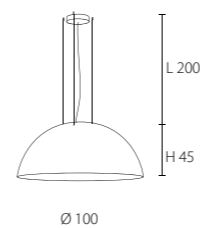

Cup 100
1 x 100W/E27
Material: Fiberglass
10 kg

Outside	Inside	Art No.
Shiny Black	Fuchsia	KL-0540
Shiny Black	Gold smooth	KL-0546
Shiny Black	Gold rough	KL-0546R
Shiny Black	Gold Leaf*	KL-0548
Shiny Black	lime green	KL-0543
Shiny Black	Orange	KL-0542
Shiny Black	White	KL-0541
Shiny Black	Red	KL-0544
Shiny White	Fuchsia	KL-0530
Shiny White	Gold smooth	KL-0536
Shiny White	Gold rough	KL-0536R
Shiny White	Gold Leaf*	KL-0538
Shiny White	lime green	KL-0533
Shiny White	Orange	KL-0532
Shiny White	White	KL-0531
Shiny White	Red	KL-0534
Bronze look	Fuchsia	KL-0510
Bronze look	Gold smooth	KL-0516
Bronze look	Gold rough	KL-0516R
Bronze look	Gold Leaf*	KL-0518
Bronze look	lime green	KL-0513
Bronze look	Orange	KL-0512
Bronze look	White	KL-0511
Bronze look	Red	KL-0514
Metal look	Fuchsia	KL-0500
Metal look	Gold smooth	KL-0506
Metal look	Gold rough	KL-0506R
Metal look	Gold Leaf*	KL-0508
Metal look	lime green	KL-0503
Metal look	Orange	KL-0502
Metal look	White	KL-0501
Metal look	Red	KL-0504
Concrete look	Fuchsia	KL-0550
Concrete look	Gold smooth	KL-0556
Concrete look	Gold rough	KL-0546R
Concrete look	Gold Leaf*	KL-0558
Concrete look	lime green	KL-0553
Concrete look	Orange	KL-0552
Concrete look	White	KL-0551
Concrete look	Red	KL-0554