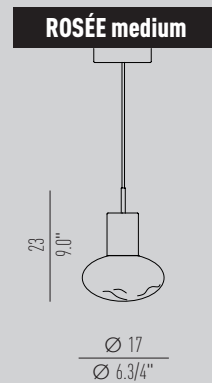

SUSPENSION

Lamp / 1X MAX 9W LED GU10

* Only with gripper & steel wire without light source

* solo con gripper + cavo in acciaio senza sorgente luminosa