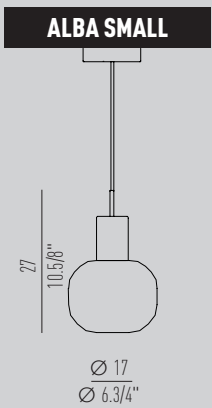

SUSPENSION

Lamp / 1X MAX 9W LED GU10

* Only with gripper & steel wire without light source

* solo con gripper + cavo in acciaio senza sorgente luminosa