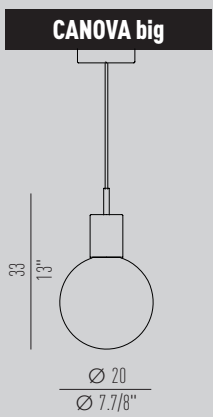

SUSPENSION

Lamp / 1X MAX 9W LED GU10

* Only with gripper & steel wire without light source

* solo con gripper + cavo in acciaio senza sorgente luminosa