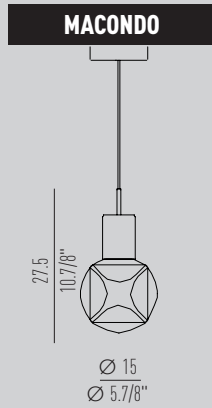

SUSPENSION

Lamp / 1X MAX 9W LED GU10

* Only with gripper & steel wire without light source

* solo con gripper + cavo in acciaio senza sorgente luminosa