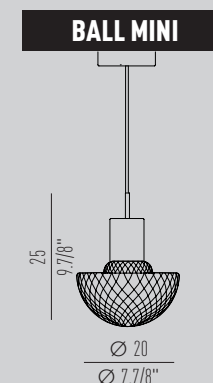

SUSPENSION

Lamp / 1X MAX 9W LED GU10

* Only with gripper & steel wire without light source

* solo con gripper + cavo in acciaio senza sorgente luminosa