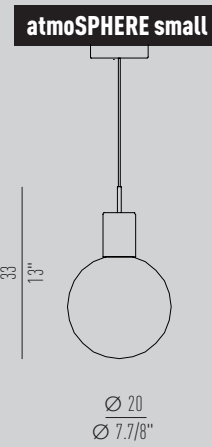

SUSPENSION

Lamp / 1X MAX 9W LED GU10

* Only with gripper & steel wire without light source

* solo con gripper + cavo in acciaio senza sorgente luminosa