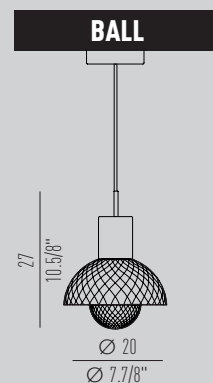

SUSPENSION

Lamp / 1X MAX 9W LED GU10

* Only with gripper & steel wire without light source

* solo con gripper + cavo in acciaio senza sorgente luminosa