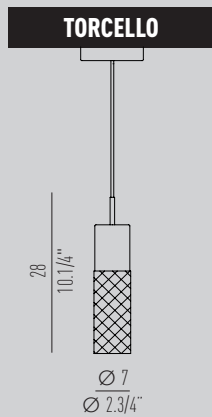

SUSPENSION

Lamp / 1X MAX 9W LED GU10

* Only with gripper & steel wire without light source

* solo con gripper + cavo in acciaio senza sorgente luminosa