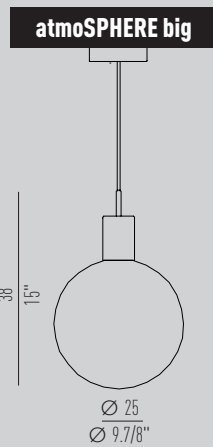

SUSPENSION

Lamp / 1X MAX 9W LED GU10

* Only with gripper & steel wire without light source

* solo con gripper + cavo in acciaio senza sorgente luminosa