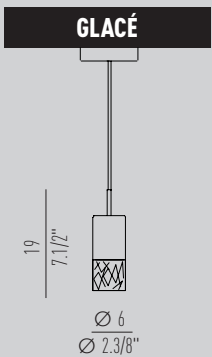

SUSPENSION

Lamp / 1X MAX 9W LED GU10

* Only with gripper & steel wire without light source

* solo con gripper + cavo in acciaio senza sorgente luminosa