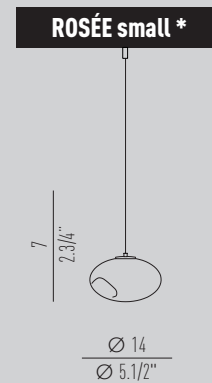

SUSPENSION

Lamp / 1X MAX 9W LED GU10

* Only with gripper & steel wire without light source

* solo con gripper + cavo in acciaio senza sorgente luminosa