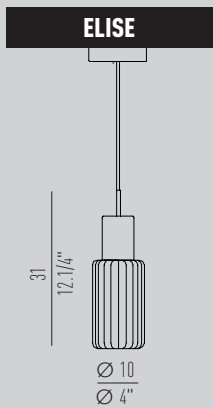

SUSPENSION

Lamp / 1X MAX 9W LED GU10

* Only with gripper & steel wire without light source

* solo con gripper + cavo in acciaio senza sorgente luminosa