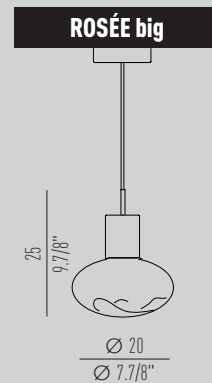

SUSPENSION

Lamp / 1X MAX 9W LED GU10

* Only with gripper & steel wire without light source

* solo con gripper + cavo in acciaio senza sorgente luminosa