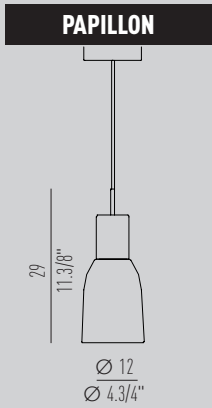

SUSPENSION

Lamp / 1X MAX 9W LED GU10

* Only with gripper & steel wire without light source

* solo con gripper + cavo in acciaio senza sorgente luminosa