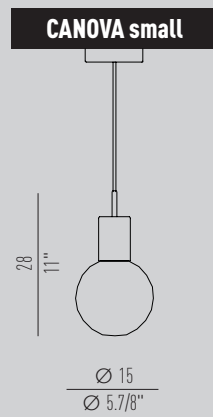

SUSPENSION

Lamp / 1X MAX 9W LED GU10

* Only with gripper & steel wire without light source

* solo con gripper + cavo in acciaio senza sorgente luminosa