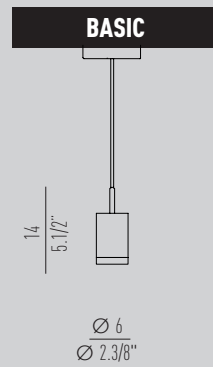

SUSPENSION

Lamp / 1X MAX 9W LED GU10

* Only with gripper & steel wire without light source

* solo con gripper + cavo in acciaio senza sorgente luminosa