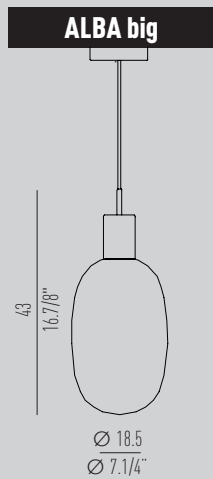

SUSPENSION

Lamp / 1X MAX 9W LED GU10

* Only with gripper & steel wire without light source

* solo con gripper + cavo in acciaio senza sorgente luminosa