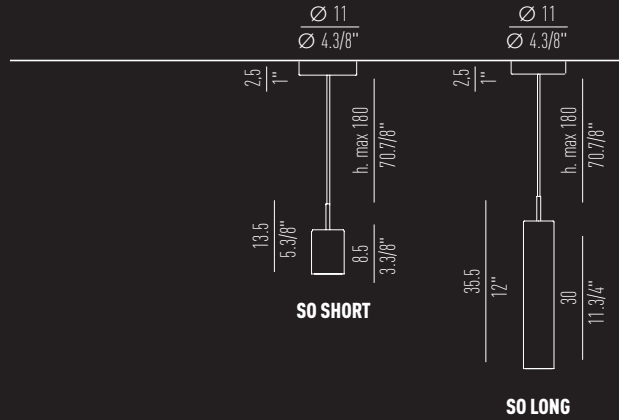

SUSPENSION

Lamp / 1X MAX 9W LED GU10

* Only with gripper & steel wire without light source

* solo con gripper + cavo in acciaio senza sorgente luminosa