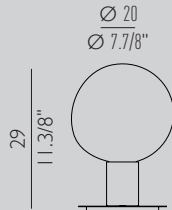

BEDSIDE GU10 / TABLE E14

Lamp / 1X MAX 9W LED GU10

Lamp / 1X MAX 8W LED E14

PAPILLON

MACONDO

atmoSPHERE small

atmoSPHERE big

ELISE