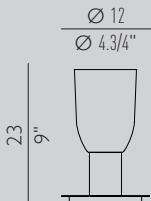

BEDSIDE GU10 / TABLE E14

Lamp / 1X MAX 9W LED GU10

Lamp / 1X MAX 8W LED E14

PAPILLON

MACONDO

atmoSPHERE small

atmoSPHERE big

ELISE