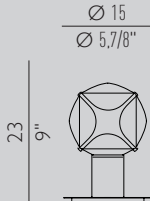

BEDSIDE GU10 / TABLE E14

Lamp / 1X MAX 9W LED GU10

Lamp / 1X MAX 8W LED E14

PAPILLON

MACONDO

atmoSPHERE small

atmoSPHERE big

ELISE