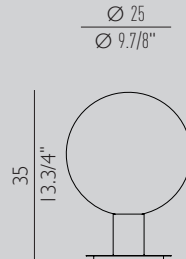

BEDSIDE GU10 / TABLE E14

Lamp / 1X MAX 9W LED GU10

Lamp / 1X MAX 8W LED E14

PAPILLON

MACONDO

atmoSPHERE small

atmoSPHERE big

ELISE