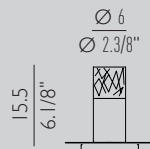

BEDSIDE GU10 / TABLE E14

Lamp / 1X MAX 9W LED GU10

Lamp / 1X MAX 8W LED E14

PAPILLON

MACONDO

atmoSPHERE small

atmoSPHERE big

ELISE

BASIC

TORCELLO

GLACÉ

ALBA small

ALBA big

CANOVA small

CANOVA big

ROSÉE big

ROSÉE small

BALL

BALL MINI

BALL MINI