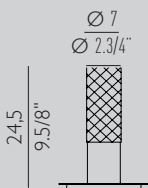

BEDSIDE GU10 / TABLE E14

Lamp / 1X MAX 9W LED GU10

Lamp / 1X MAX 8W LED E14

PAPILLON

MACONDO

atmoSPHERE small

atmoSPHERE big

ELISE

BASIC

TORCELLO

GLACÉ

ALBA small

ALBA big

CANOVA small

CANOVA big

ROSÉE big

ROSÉE small

BALL

BALL MINI

BALL MINI