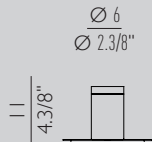

BEDSIDE GU10 / TABLE E14

Lamp / 1X MAX 9W LED GU10

Lamp / 1X MAX 8W LED E14

PAPILLON

MACONDO

atmoSPHERE small

atmoSPHERE big

ELISE

BASIC

TORCELLO

GLACÉ

ALBA small

ALBA big

CANOVA small

CANOVA big

ROSÉE big

ROSÉE small

BALL

BALL MINI

BALL MINI