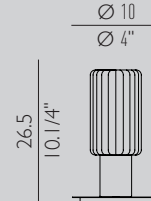

BEDSIDE GU10 / TABLE E14

Lamp / 1X MAX 9W LED GU10

Lamp / 1X MAX 8W LED E14

PAPILLON

MACONDO

atmoSPHERE small

atmoSPHERE big

ELISE

BASIC

TORCELLO

GLACÉ

ALBA small

ALBA big

CANOVA small

CANOVA big

ROSÉE big