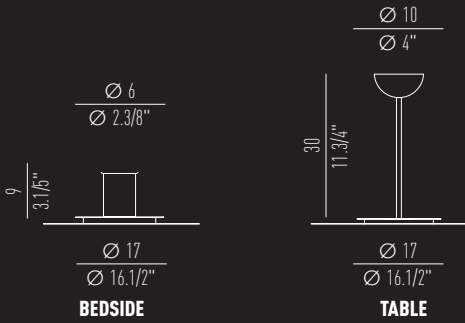

BEDSIDE GU10 / TABLE E14

Lamp / 1X MAX 9W LED GU10

Lamp / 1X MAX 8W LED E14

PAPILLON

MACONDO

atmoSPHERE small

atmoSPHERE big

ELISE

BASIC

TORCELLO

GLACÉ

ALBA small

ALBA big

CANOVA small

CANOVA big

ROSÉE big