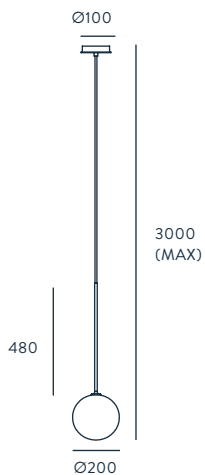

BALL

DESIGNED BY **AC STUDIO** / 2017

C1215

ACABADOS

METAL	CRISTAL (INCLUIDO)
ORO MATE	OPAL /TRANSPARENTE
NEGRO MATE	OPAL /TRANSPARENTE

MATERIALES

ACERO
VIDRIO SOPLADO

ESPECIFICACIONES (UE)

BOMBILLA G9 LED
3W 2700K 270LM (INCLUIDA)
220-240 V, 50/60 HZ,
IP20, CLASE I

CLASIFICACIÓN ENERGÉTICA

A ++

FINISHES

METAL	GLASS (INCLUDED)
MATT BLACK	OPAL / CLEAR
MATT BRASS	OPAL / CLEAR

MATERIALS

STEEL
BLOWN GLASS

SPECIFICATIONS (UE)

BULB G9 LED
3W 2700K 270LM (INCLUDED)
220-240 V, 50/60 HZ,
IP20, CLASE I

ENERGY LABEL

A ++