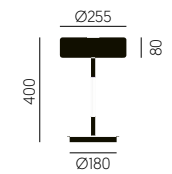

RIBB

ARTINOX LIGHTING MANUFACTURER SINCE 1977

**RIBB**

**AP - 1427**  
 1x LED - MAX. 3W  
 2700K 190lm  
 Driver included  
 IP20 CE 230V | 50Hz

**CP - 1084**  
 1x LED - MAX. 16W  
 2700K 1250lm  
 IP20 CE 230V | 50Hz

**CM - 0524**  
 1x LED - MAX. 16W  
 2700k 1250lm  
 IP20 CE 230V | 50Hz

**matte black / antique gold**  
 preto mate / oxidado  
 noir mat / or antique

more finishes on request . mais acabamentos sob consulta . plus finitions sur demande p. 266