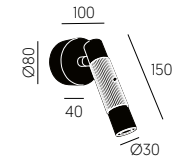

RIBB

ARTINOX LIGHTING MANUFACTURER SINCE 1977

**RIBB**

**AP - 1427**  
 1x LED - MAX. 3W  
 2700K 190lm  
 Driver included  
 IP20 CE 230V | 50Hz

**CP - 1084**  
 1x LED - MAX. 16W  
 2700K 1250lm  
 IP20 CE 230V | 50Hz

**CM - 0524**  
 1x LED - MAX. 16W  
 2700k 1250lm  
 IP20 CE 230V | 50Hz

**matte black / antique gold**  
 preto mate / oxidado  
 noir mat / or antique

more finishes on request . mais acabamentos sob consulta . plus finitions sur demande p. 266