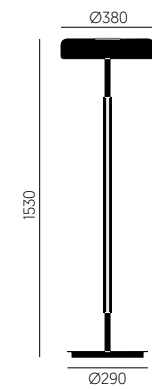

RIBB

ARTINOX LIGHTING MANUFACTURER SINCE 1977

**RIBB**

**AP - 1427**  
 1x LED - MAX. 3W  
 2700K 190lm  
 Driver included  
 IP20 CE 230V | 50Hz

**CP - 1084**  
 1x LED - MAX. 16W  
 2700K 1250lm  
 IP20 CE 230V | 50Hz

**CM - 0524**  
 1x LED - MAX. 16W  
 2700k 1250lm  
 IP20 CE 230V | 50Hz

**matte black / antique gold**  
 preto mate / oxidado  
 noir mat / or antique

more finishes on request . mais acabamentos sob consulta . plus finitions sur demande p. 266