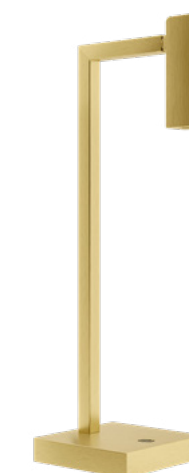

SET

CP - 1086

1x LED - 3W
2700K 190lm
Driver included
IP20 CE 230V | 50Hz

antique gold
oxidado
or antique

more finishes on request . mais acabamentos sob consulta . plus finitions sur demande p. 266

CM - 0526

1x LED - 3W
2700K 190lm
Driver included
IP20 CE 230V | 50Hz

ENLIGHTEN
YOUR PROJECT

INDEX

COLLECTIONS

ARMOUR	LOFT
ARCH	MEDUSA
ASCOT	NIGHT
BRIDGE	OVLIN
BOSE	PICOLLO
CONE	POLO
CRIS	QUADRA
DEKA	RALL
DENVER	RECTA
DUMONT	RIBB
FRAN	RISE
GULL	ROCHE
HALM	ROUND
JOB	SET
KABAN	SHE
KID	WILLY