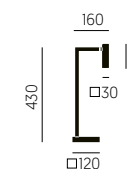

SET

CP - 1086

1x LED - 3W
2700K 190lm
Driver included
IP20 CE 230V | 50Hz

antique gold
oxidado
or antique

more finishes on request . mais acabamentos sob consulta . plus finitions sur demande p. 266

CM - 0526