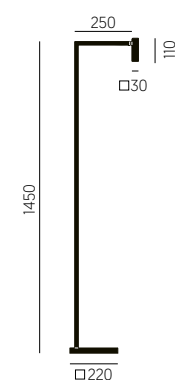

SET

CP - 1086

1x LED - 3W
2700K 190lm
Driver included
IP20 CE 230V | 50Hz

antique gold
oxidado
or antique

more finishes on request . mais acabamentos sob consulta . plus finitions sur demande p. 266

CM - 0526