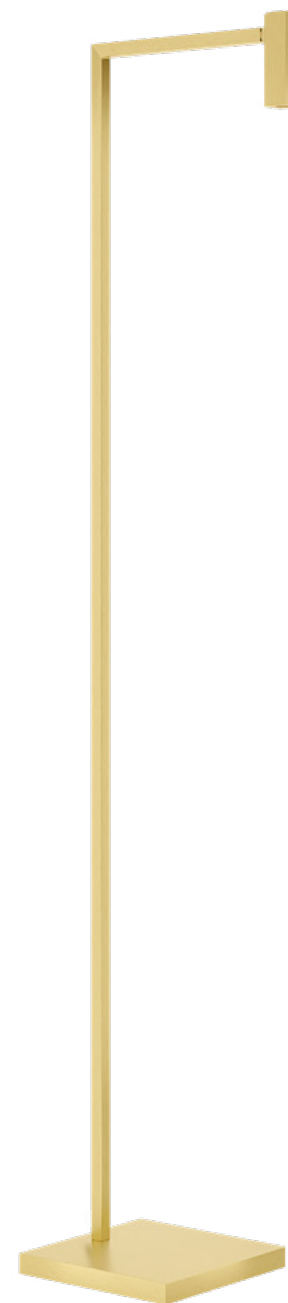

SET

CP - 1086

1x LED - 3W
2700K 190lm
Driver included
IP20 CE 230V | 50Hz

antique gold
oxidado
or antique

more finishes on request . mais acabamentos sob consulta . plus finitions sur demande p. 266

CM - 0526

1x LED - 3W
2700K 190lm
Driver included
IP20 CE 230V | 50Hz

ENLIGHTEN
YOUR PROJECT

INDEX

COLLECTIONS

ARMOUR	LOFT
ARCH	MEDUSA
ASCOT	NIGHT
BRIDGE	OVLIN
BOSE	PICOLLO
CONE	POLO
CRIS	QUADRA
DEKA	RALL
DENVER	RECTA
DUMONT	RIBB
FRAN	RISE
GULL	ROCHE
HALM	ROUND
JOB	SET
KABAN	SHE
KID	WILLY

WALL LIGHTS

SUSPENSIONS /
CEILING LAMPS

TABLE LAMPS

FLOOR LAMPS

ARCHITECTURAL
LIGHTNING

HERITAGE

BATHROOM

SHADES