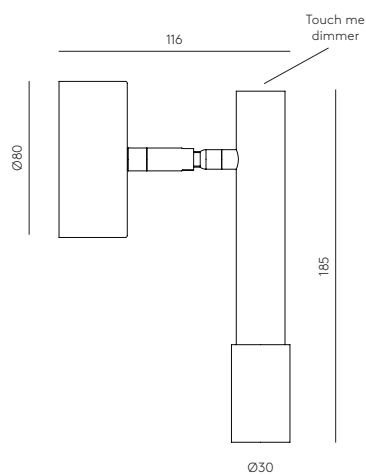

TEC

EN

MATERIALS

Steel

FINISHES

Metal:
Matt Black
Matt Brass

SPECIFICATIONS (UE)

Chip LED 8W 3000K
220-240 V - 50/60 Hz
Class I - IP20
Dimmable