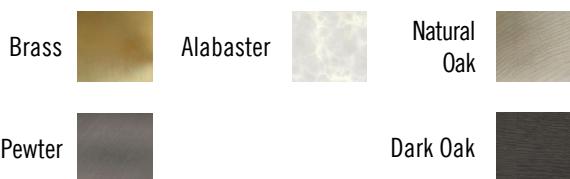

FINISHES

DIMENSIONS AND PACKAGING

Body	35x78cm
Cable length	170cm

Box 1 dimension /volume	40x40x90cm/ 0.144m³
Box 2 dimension /volume	30x30x20cm/ 0.018m³

MAINTENANCE

Clean with a smooth cloth. Do not use ammonia, solvents or abrasive cleaning products.