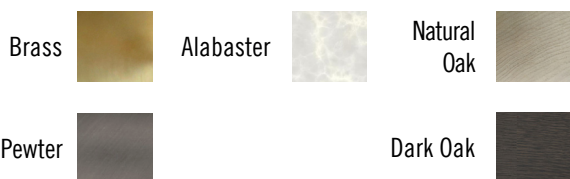

FINISHES

DIMENSIONS AND PACKAGING

Body	48x185cm
Cable length	170cm

Box 1 dimension /volume	20x20x30cm/ 0.012m³
Box 2 dimension /volume	40x40x210cm/ 0.336m³
Box 3 dimension /volume	60x60x25cm/ 0.09m³

MAINTENANCE

Clean with a smooth cloth. Do not use ammonia, solvents or abrasive cleaning products.