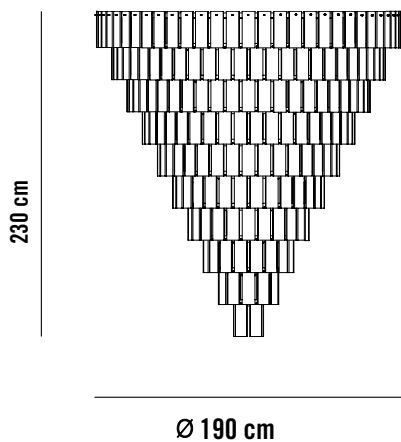

COTAS GENERALES