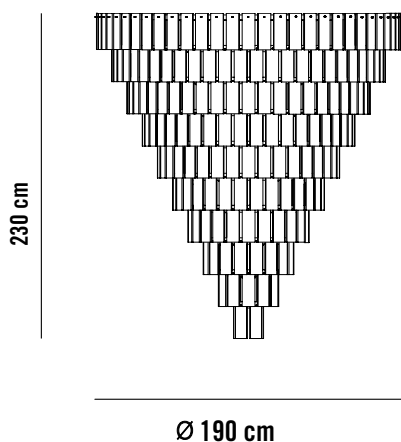

DIMENSIONES Y EMBALAJE

Cuerpo	190x230cm
Longitud de cable	2m

IMAGE

* Image represents a 5 tier model

GENERAL DIMENSIONS

FINISHES

MAINTENANCE

Clean with a smooth cloth. Do not use ammonia, solvents or abrasive cleaning products.