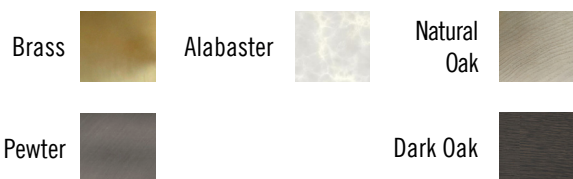

FINISHES

MAINTENANCE

Clean with a smooth cloth. Do not use ammonia, solvents or abrasive cleaning products.

DESCRIPTION

Set of pendants which evokes old empires, with brass rings and plates in white alabaster or oak. The light source is a plated LED with opal diffuser in acrylic material.

GENERAL SPECIFICATIONS

Installation	Ceiling
Ambient	Indoor
IP	20

MATERIALS

Body	Steel
Diffuser	Acrylic PMMA
Shade	Alabastro, Roble

FINISHES

Steel	Brass, Pewter
Alabaster	White
Acrylic PMMA	Opal
Oak	Natural, Dark

ELECTRICAL CHARACTERISTICS

Safety class	Class I
Light source	LED
LED type	Integrated LED
Rated input wattage	21W
Luminous flux	2900lm
Colour Temperature	2700K
AC Voltage	220-240
Frequency	50-60Hz
Operating current	500mA
CRI	80
Driver	Included
Dimmer	TRIAC (phase cut) on request DALI on request

DIMENSIONS AND PACKAGING

Body	57x68cm
Cable length	2m
Net weight	33kg
Box 1 dimension /volume	70x70x70cm/ 0.343m³
Box 2 dimension /volume	30x30x20cm/ 0.018m³
Box 3 dimension /volume	30x30x20cm/ 0.018m³
Box 1 weight	6.4kg
Box 2 weight	9kg
Box 3 weight	9kg