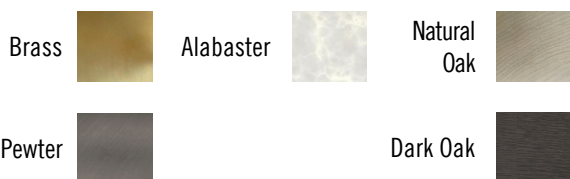

FINISHES

MAINTENANCE

Clean with a smooth cloth. Do not use ammonia, solvents or abrasive cleaning products.

DESCRIPTION

Set of pendants which evokes old empires, with brass rings and white alabaster plates. The light source is a plated LED with opal diffuser in acrylic material.

GENERAL SPECIFICATIONS

Installation	Ceiling
Ambient	Indoor
IP	20

MATERIALS

Body	Steel
Diffuser	Acrylic PMMA
Shade	Alabastro, Roble

FINISHES

Steel	Brass, Pewter
Alabaster	White
Acrylic PMMA	Opal
Oak	Natural, Dark

ELECTRICAL CHARACTERISTICS

Safety class	Class I
Light source	LED
LED type	Integrated LED
Rated input wattage	6x21W
Luminous flux	17400lm
Colour Temperature	2700K
AC Voltage	220-240
Frequency	50-60Hz
Operating current	500mA
CRI	80
Driver	Included
Dimmer	TRIAC (phase cut) on request DALI on request

DIMENSIONS AND PACKAGING

Body	190x230cm
Cable length	2m