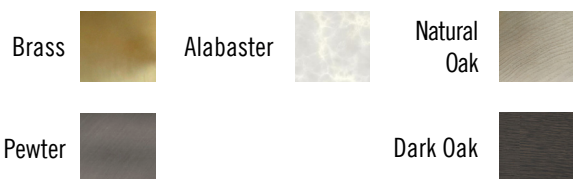

FINISHES

MAINTENANCE

Clean with a smooth cloth. Do not use ammonia, solvents or abrasive cleaning products.

DESCRIPTION

Set of pendants which evokes old empires, with brass rings and white alabaster plates. The light source is a plated LED with opal diffuser in acrylic material.

GENERAL SPECIFICATIONS

Installation	Ceiling
Ambient	Indoor
IP	20

MATERIALS

Body	Steel
Diffuser	Acrylic PMMA
Shade	Alabastro, Roble

FINISHES

Steel	Brass, Pewter
Alabaster	White
Acrylic PMMA	Opal
Oak	Natural, Dark

ELECTRICAL CHARACTERISTICS

Safety class	Class I
Light source	LED
LED type	Integrated LED
Rated input wattage	21W
Luminous flux	2900lm
Colour Temperature	2700K
AC Voltage	220-240
Frequency	50-60Hz
Operating current	500mA
CRI	80
Driver	Included
Dimmer	TRIAC (phase cut) on request DALI on request

DIMENSIONS AND PACKAGING

Body	80x84cm
Cable length	2m
Net weight	48.55kg

Box 1 dimension /volume	80x80x85cm/ 0.544m³
Box 2 dimension /volume	30x30x30cm/ 0.027m³
Box 3 dimension /volume	30x30x30cm/ 0.027m³
Box 1 weight	8.6kg
Box 2 weight	9kg
Box 3 weight	9kg