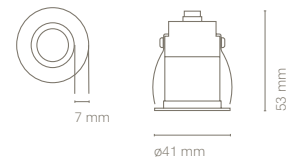

Tolva Mini
00150-

Model:

	Colour	CRI/Temp.	Angle	Led	Dimming
00150-	0 White	H 927	0 8°	0 180lm/3W	- On-Off
	1 Black	E 930	1 12°		D Dali
	(*)	F 940	3 36°		

(*) Special front ring colours (in paint) on request, minimum 10 units.