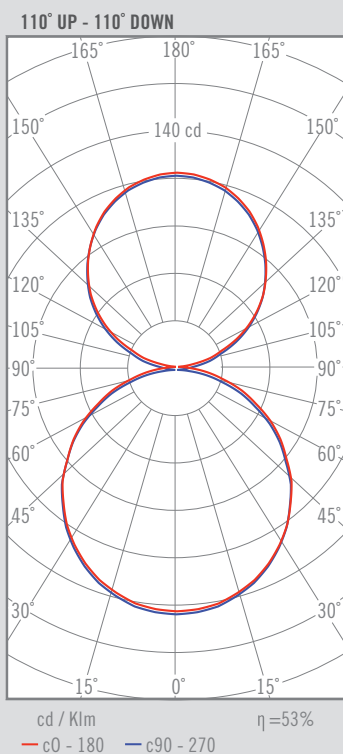

QUALITY CERTIFICATES: