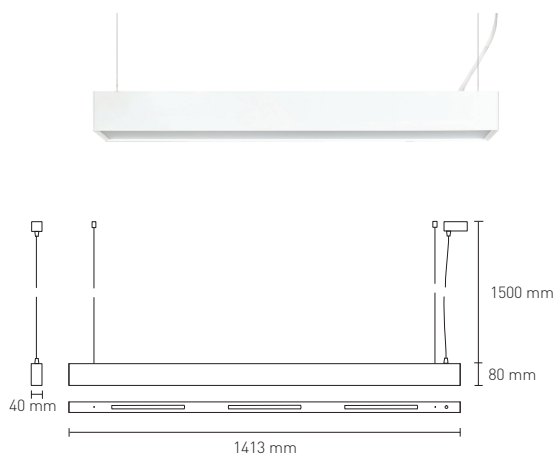

NEXIA

INFINITY_UP&DOWN

LED luminaire in aluminum extrusion
frameless to suspend, direct or indirect
lighting and equipped with opal diffuser.

16305 -		Colour	CRI / Temp.	Led	Dimming	Class
0	White	C	830	L	Low Output: 6640 lm / 49,6 W	D
1	Black	N	840			I
2	Grey					

3450 g	1	20	230 V	DRIVER	LED	50.000h	SMD	110°	Opal diffuser Suspension cables and power base for 1500mm included.
--------	---	----	-------	--------	-----	---------	-----	------	--

DESCRIPTION

Aluminium extruded trimless LED luminaire to be suspended, with direct and indirect lighting and equipped with opal cover.

Under request, 2500mm suspension cables are available.

INSTALLATION

Suspended (suspensions and power base of 1500mm including).

QUALITY CERTIFICATES: