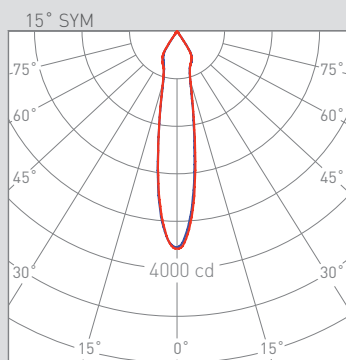

NEXIA PLASTER_TRIMLESS

Complete integration into the ceiling, easy installation and unique finishes.

00451 -		ROUND SYM				
Colour	CRI / Temp.	Angle	Led	Dimming	Class	
0 White	H 927	1 15°	2 1400 lm / 12,5 W	R Edge Cut	II	
1 Black	E 930	3 38°	3 1800 lm / 19 W	D Dali		
A Copper	F 940	6 60°				
D Gold						
G Graphite						

170g	110mm	1	IP 20	CRI=90	2-SDCM	50.000h	230V	DRIVER <5%	LED	
------	-------	---	--------------	--------	--------	---------	------	------------	------------	--

DESCRIPTION

PLASTER is defined by its discreet design and integration into the space. Allows for the luminaire to be completely invisible due to its seamless integration into the ceiling. It also can be painted in the same colour as the rest of the ceiling.

INSTALLATION

Recessed downlight 110 mm.

cd / Klm n = 67 %
— c0 - 180 — c90 - 270

cd / Klm n = 61 %
— c0 - 180 — c90 - 270

cd / Klm n = 60 %
— c0 - 180 — c90 - 270

QUALITY CERTIFICATES :