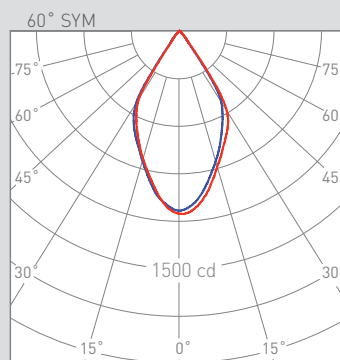

170g	110mm	1	IP 20	CRI=90	2-SDCM	50.000h	230V	DRIVER <5%	LED	
------	-------	---	--------------	--------	--------	---------	------	------------	------------	--

DESCRIPTION

PLASTER is defined by its discreet design and integration into the space. Allows for the luminaire to be completely invisible due to its seamless integration into the ceiling. It also can be painted in the same colour as the rest of the ceiling.

INSTALLATION

Recessed downlight 110 mm.

cd / Klm n = 67 %
— c0 - 180 — c90 - 270

cd / Klm n = 61 %
— c0 - 180 — c90 - 270

cd / Klm n = 60 %
— c0 - 180 — c90 - 270

QUALITY CERTIFICATES :