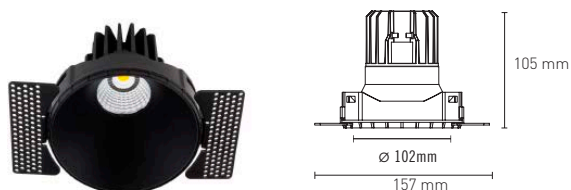

NEXIA PLASTER_TRIMLESS

Complete integration into the ceiling, easy installation and unique finishes.

00451 -		ROUND SYM				
Colour	CRI / Temp.	Angle	Led	Dimming	Class	
0 White	H 927	1 15°	2 1400 lm / 12,5 W	R Edge Cut	II	
1 Black	E 930	3 38°	3 1800 lm / 19 W	D Dali		
A Copper	F 940	6 60°				
D Gold						
G Graphite						

170g	110mm	1	IP 20	CRI=90	2-SDCM	50.000h	230V	DRIVER <5%	LED	
------	-------	---	--------------	--------	--------	---------	------	------------	------------	--

DESCRIPTION

PLASTER is defined by its discreet design and integration into the space. Allows for the luminaire to be completely invisible due to its seamless integration into the ceiling. It also can be painted in the same colour as the rest of the ceiling.

INSTALLATION

Recessed downlight 110 mm.

cd / Klm n = 67 %
— c0 - 180 — c90 - 270

cd / Klm n = 61 %
— c0 - 180 — c90 - 270

cd / Klm n = 60 %
— c0 - 180 — c90 - 270

QUALITY CERTIFICATES :