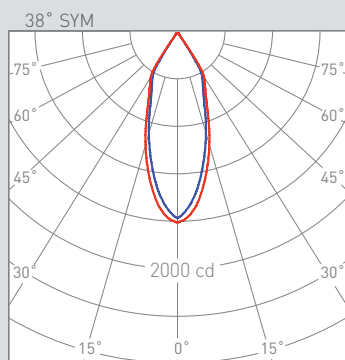

170g	110mm	1	IP 20	CRI=90	2-SDCM	50.000h	230V	DRIVER <5%	LED	
------	-------	---	--------------	--------	--------	---------	------	------------	------------	--

DESCRIPTION

PLASTER is defined by its discreet design and integration into the space. Allows for the luminaire to be completely invisible due to its seamless integration into the ceiling. It also can be painted in the same colour as the rest of the ceiling.

INSTALLATION

Recessed downlight 110 mm.

cd / Klm n = 67 %
— c0 - 180 — c90 - 270

cd / Klm n = 61 %
— c0 - 180 — c90 - 270

cd / Klm n = 60 %
— c0 - 180 — c90 - 270

QUALITY CERTIFICATES :