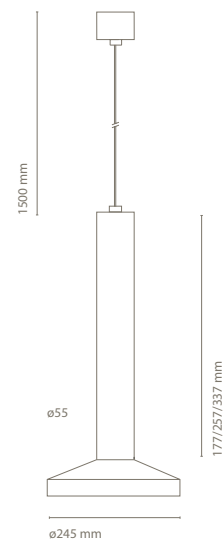

Quality certificates: